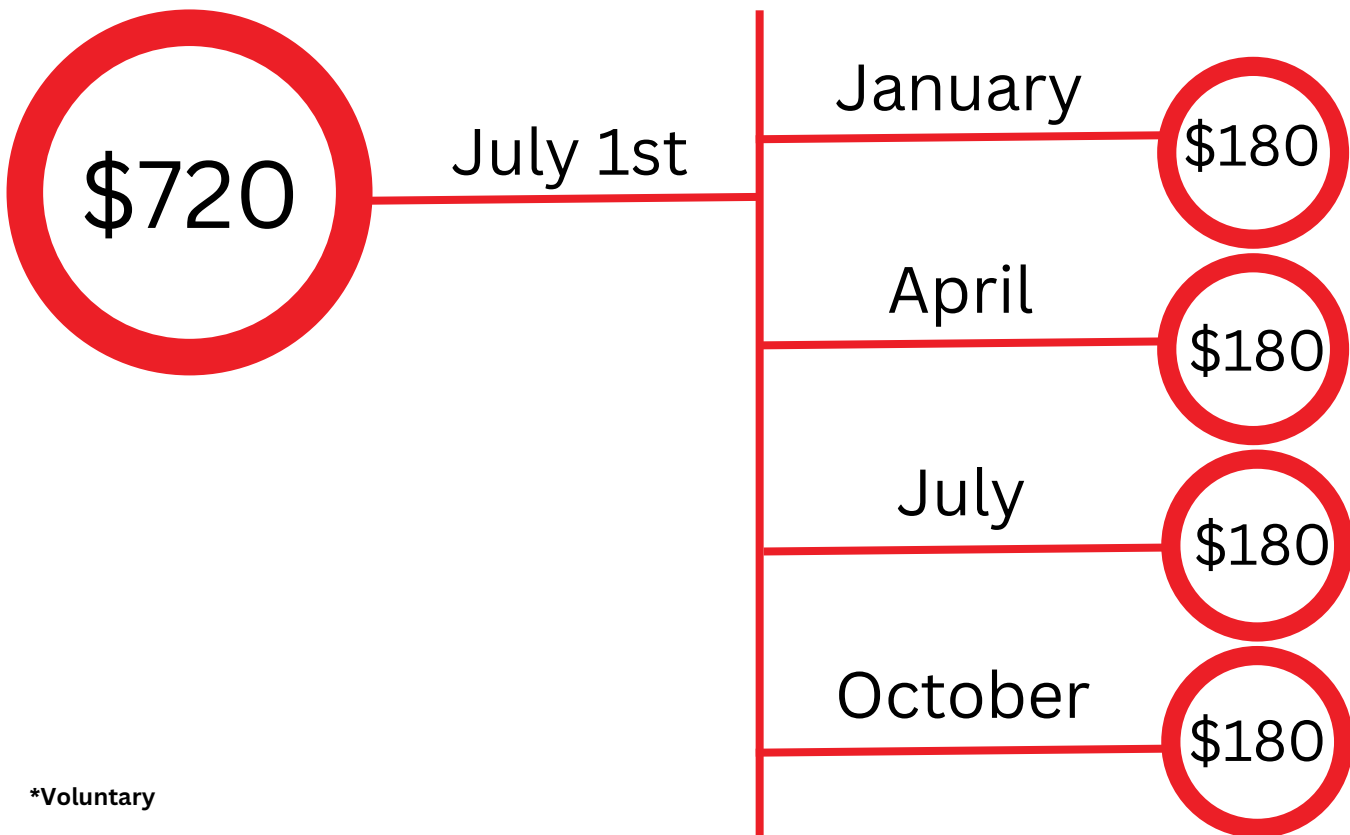

GBRAR Agent Billing Schedule

Broker Dues

(2024-25)

MLS Fees

Annual

(July-June)

Quarterly

*Voluntary