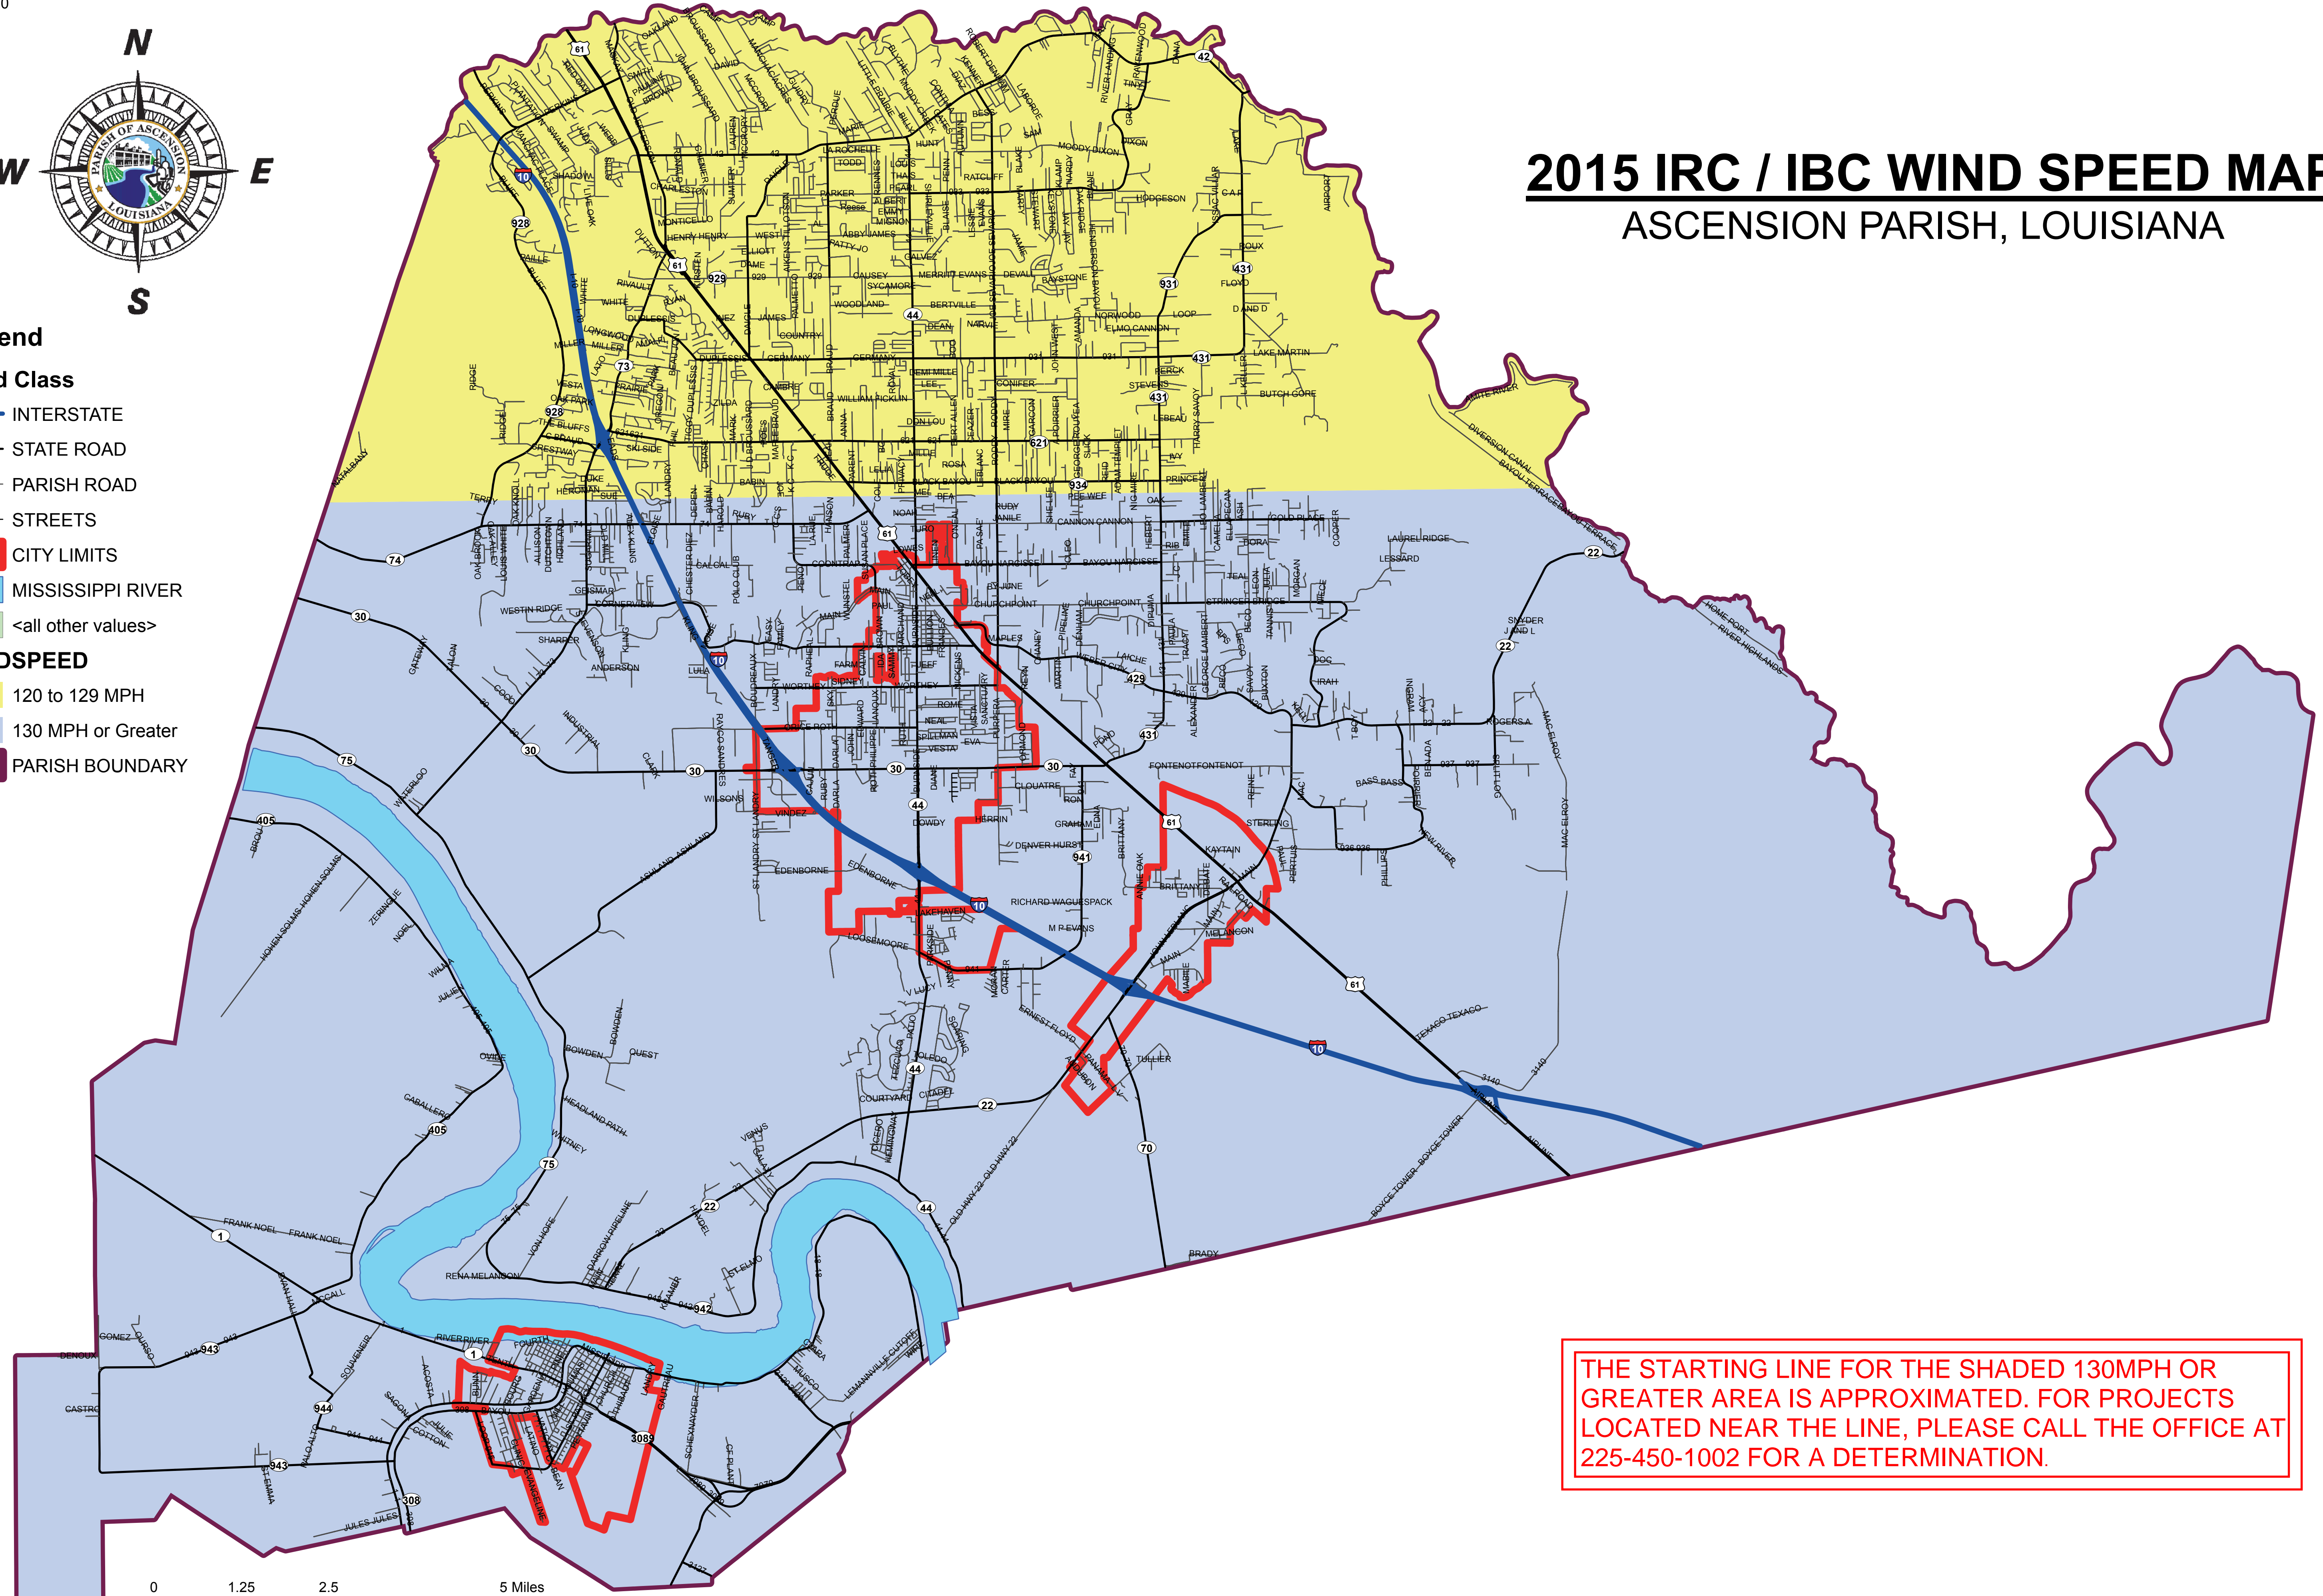

# 2015 IRC / IBC WIND SPEED MAP

## ASCENSION PARISH, LOUISIANA

- Legend**
- Road Class**
- INTERSTATE
  - STATE ROAD
  - PARISH ROAD
  - STREETS
  - CITY LIMITS
  - MISSISSIPPI RIVER
  - <all other values>
- WINDSPEED**
- 120 to 129 MPH
  - 130 MPH or Greater
  - PARISH BOUNDARY

THE STARTING LINE FOR THE SHADED 130MPH OR GREATER AREA IS APPROXIMATED. FOR PROJECTS LOCATED NEAR THE LINE, PLEASE CALL THE OFFICE AT 225-450-1002 FOR A DETERMINATION.